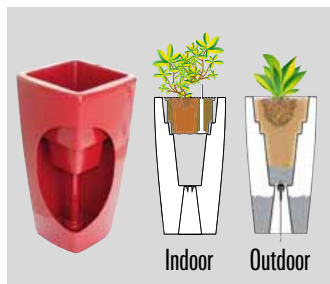

Objects for indoors and outdoors.

Would you like the best possible flexibility in the setup of your products? No problem: We have designed our products to make sure that they are suitable both for indoor and for outdoor use. This means that you can let your individual design ideas run wild.

Coloured light accents, thanks to LED-RGB+CCT technology

Select from up to 16 million colour options. In addition to the colour tones, you can also vary the light temperature and the level of brightness. If you would only like warm white illumination, you can select our ESL solution.

Control of several objects in one app

In addition to a practical remote control supplied with our illuminated LED variants, you also have the option of controlling illuminated Degardo® products – including those from different product families – using an optional WiFi controller and a free app on your end device.

XXL Large formats of up to 1.92 m in width and 1.50 m in height

If you would like to give large plants an elegant home or are just looking for impressive and unusual seating, we are sure to have the right thing for you in our range of XXL design objects. These are available in sizes up to 1.92 m wide and 1.50 m high.